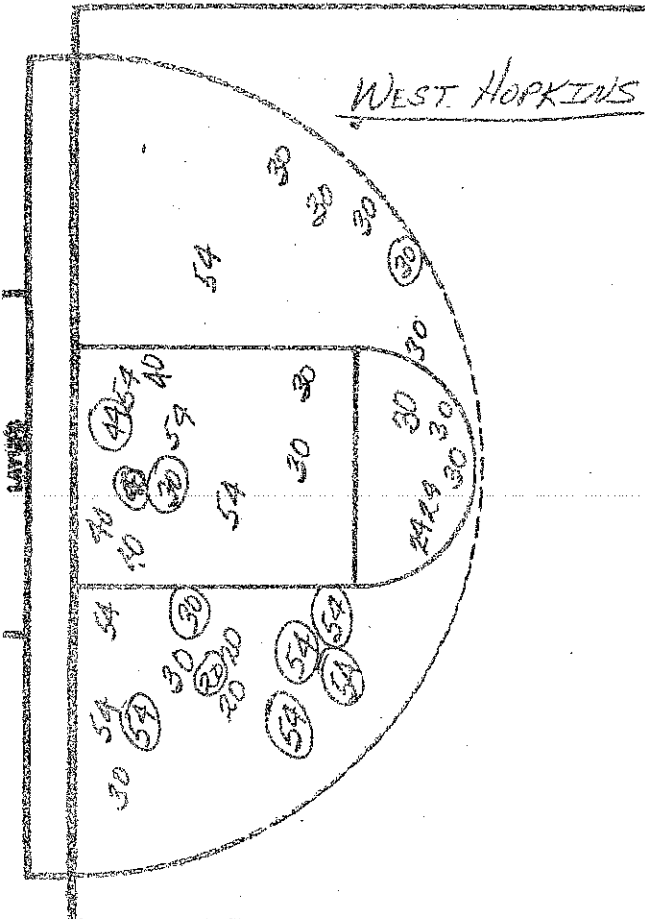

CAGE CHART

West Hopkins (28-2)

AT Apollo (22-9)

DATE Mar. 20, 1980 HOME 1ST

COMPLIMENTS OF EKV STATS CREW

NO.	West Hopkins	FG-PSA	FT-FTA	REB	P	TP	A
34	Ruth Martell	-	-				
24	Robyn Bearden	0-2	2-2	2	0	2	5
40	Tammy Minor	1-4	0-0	12	1	2	0
30	Tammy Ratliff	3-14	2-2	0	0	8	2
20	Theresa Donaldson	1-3	2-2	1	3	4	0
54	Jannie Coakley	5-11	0-0	2	2	10	0
44	Laura Dever	1-1	2-3	6	2	4	0
41	Phylliss Green	-	-				
21	Tressa Johnson	-	-				
10	Jennifer Ramsey	-	-				
44	Tessie K...	-	-				
12	Michele Gay	-	-				
TOTALS		11-35	8-9	23	8	30	7