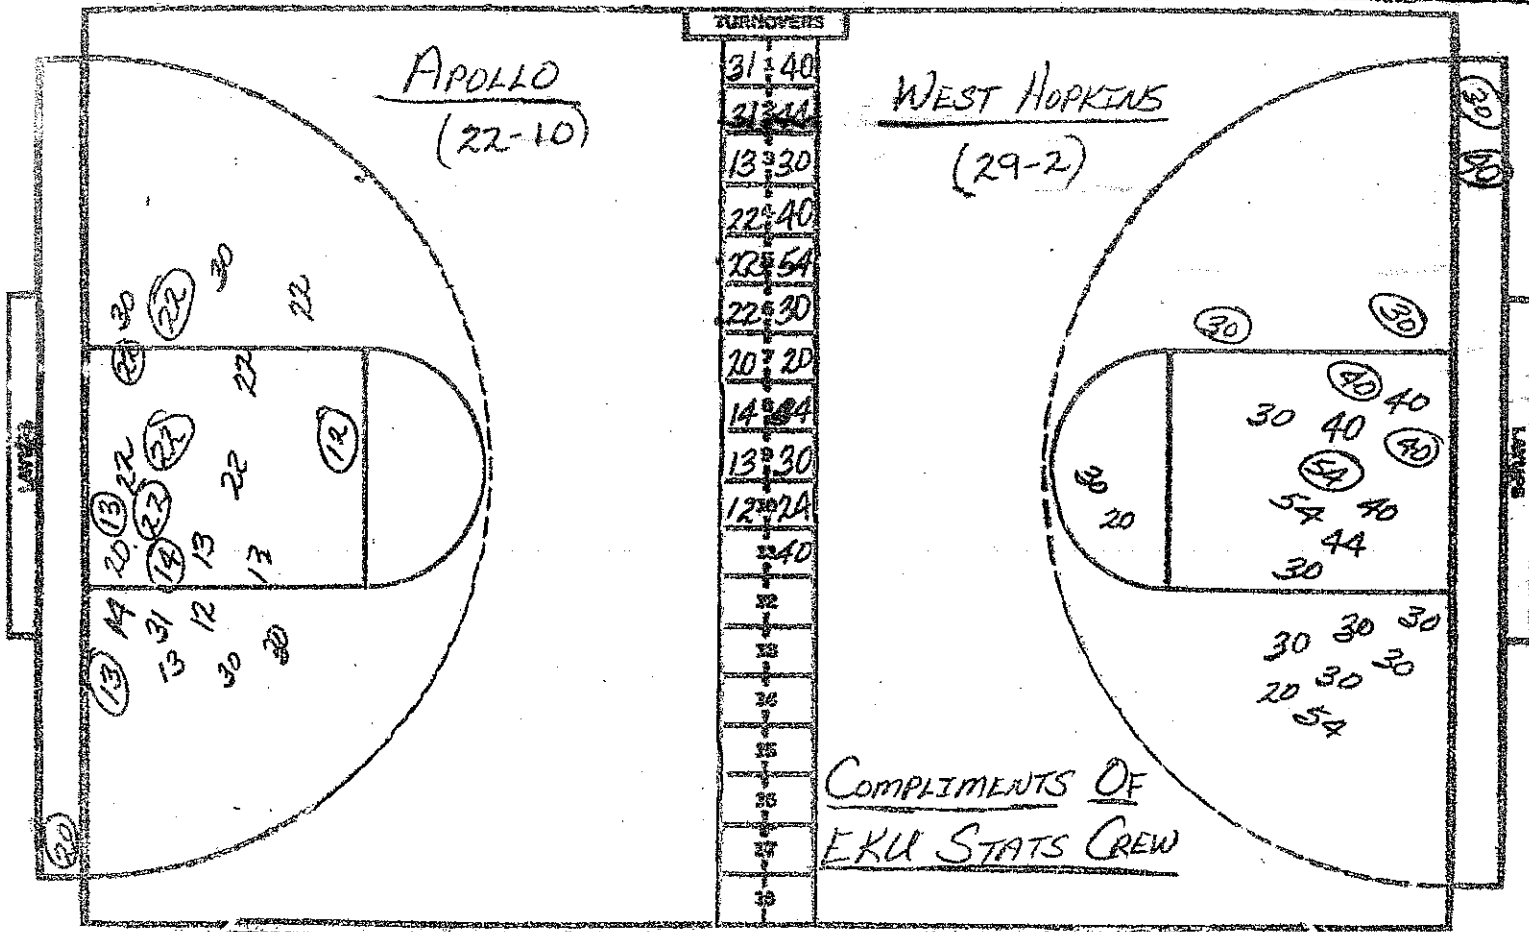

NO.	Apollo	FG-FGA	FT-FTA	REB	P	TP	A
13	Connie Pounds	2-8	8-10	17	4	12	1
20	Auri White	2-9	2-2	7	2	6	1
31	Sherri Huff	0-1	0-0	2	0	0	0
22	Traci Royal	4-12	2-2	6	3	10	1
14	Sandy Begg	3-11	4-4	2	4	10	1
50	Jackie Reed	2-5	0-0	2	4	4	3
17	Tammy Morris	1-1	0-0	1	3	2	0
23	Starla Cravens	-	-				
24	Pam Boling	-	-				
25	Kelly Jones	-	-				
22	Julie Maynard	-	-				
10	Dani Dant	-	-				
		-	-				
		-	-				
TOTALS		14-47	16-18	37	20	44	7

PERCENTS

29.9

88.9

2

TEAM REBOUNDS
(NOT IN TOTAL)

APOLLO

12-8-10-24=44

WEST HOPKINS

10-20-10-21=51

NO.	West Hopkins	FG-FGA	FT-FTA	REB	P	TP	A
21	Ruth Martell	0-0	0-0	1	0	3	0
24	Robyn Bearden	0-2	3-5	2	2	3	6
40	Tammy Minor	4-10	3-6	18	3	11	0
40	Tammy Ratliff	6-25	4-5	4	3	16	5
20	Theresa Donaldson	1-5	3-4	3	3	5	0
37	Jannie Coakley	6-14	0-0	2	4	12	0
44	Laura Dever	1-2	2-3	11	4	4	0
41	Phylliss Green	-	-				
21	Tressa Johnson	-	-				
10	Jennifer Ramsey	-	-				
12	MICHELLE GAN	-	-				
14	TAMMY KOKOMO	-	-				
		-	-				
		-	-				
		-	-				
TOTALS		18-58	15-23	42	19	51	11

PERCENTS

31.0

65.2

2

TEAM REBOUNDS
(NOT IN TOTAL)

SCORE BY HALVES

OFFICIALS CATHY STOVALL + RUFUS HUGHES

ATTENDANCE: EST. 3,800 4TH SESSION