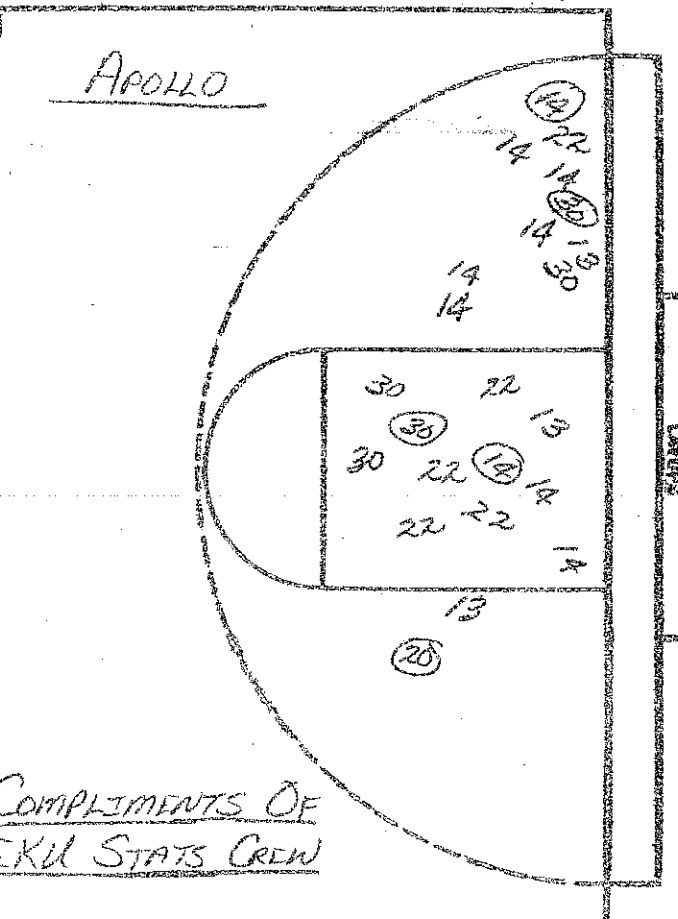

CAGE CHART

West Hopkins (28-2)

AT Apollo (22-9)

DATE Mar. 20, 1980 HOME 1ST

COMPLIMENTS OF EKV STATS CREW

NO.	West Hopkins	FG-PSA	FT-FTA	REB	P	TP	A
34	Ruth Martell	-	-				
24	Robyn Bearden	0-2	2-2	2	0	2	5
40	Tammy Minor	1-4	0-0	12	1	2	0
30	Tammy Ratliff	3-14	2-2	0	0	8	2
20	Theresa Donaldson	1-3	2-2	1	3	4	0
54	Jannie Coakley	5-11	0-0	2	2	10	0
44	Laura Dever	1-1	2-3	6	2	4	0
41	Phylliss Green	-	-				
21	Tressa Johnson	-	-				
10	Jennifer Ramsey	-	-				
44	Tessie K...	-	-				
12	Michele Gay	-	-				
TOTALS		11-35	8-9	23	8	30	7